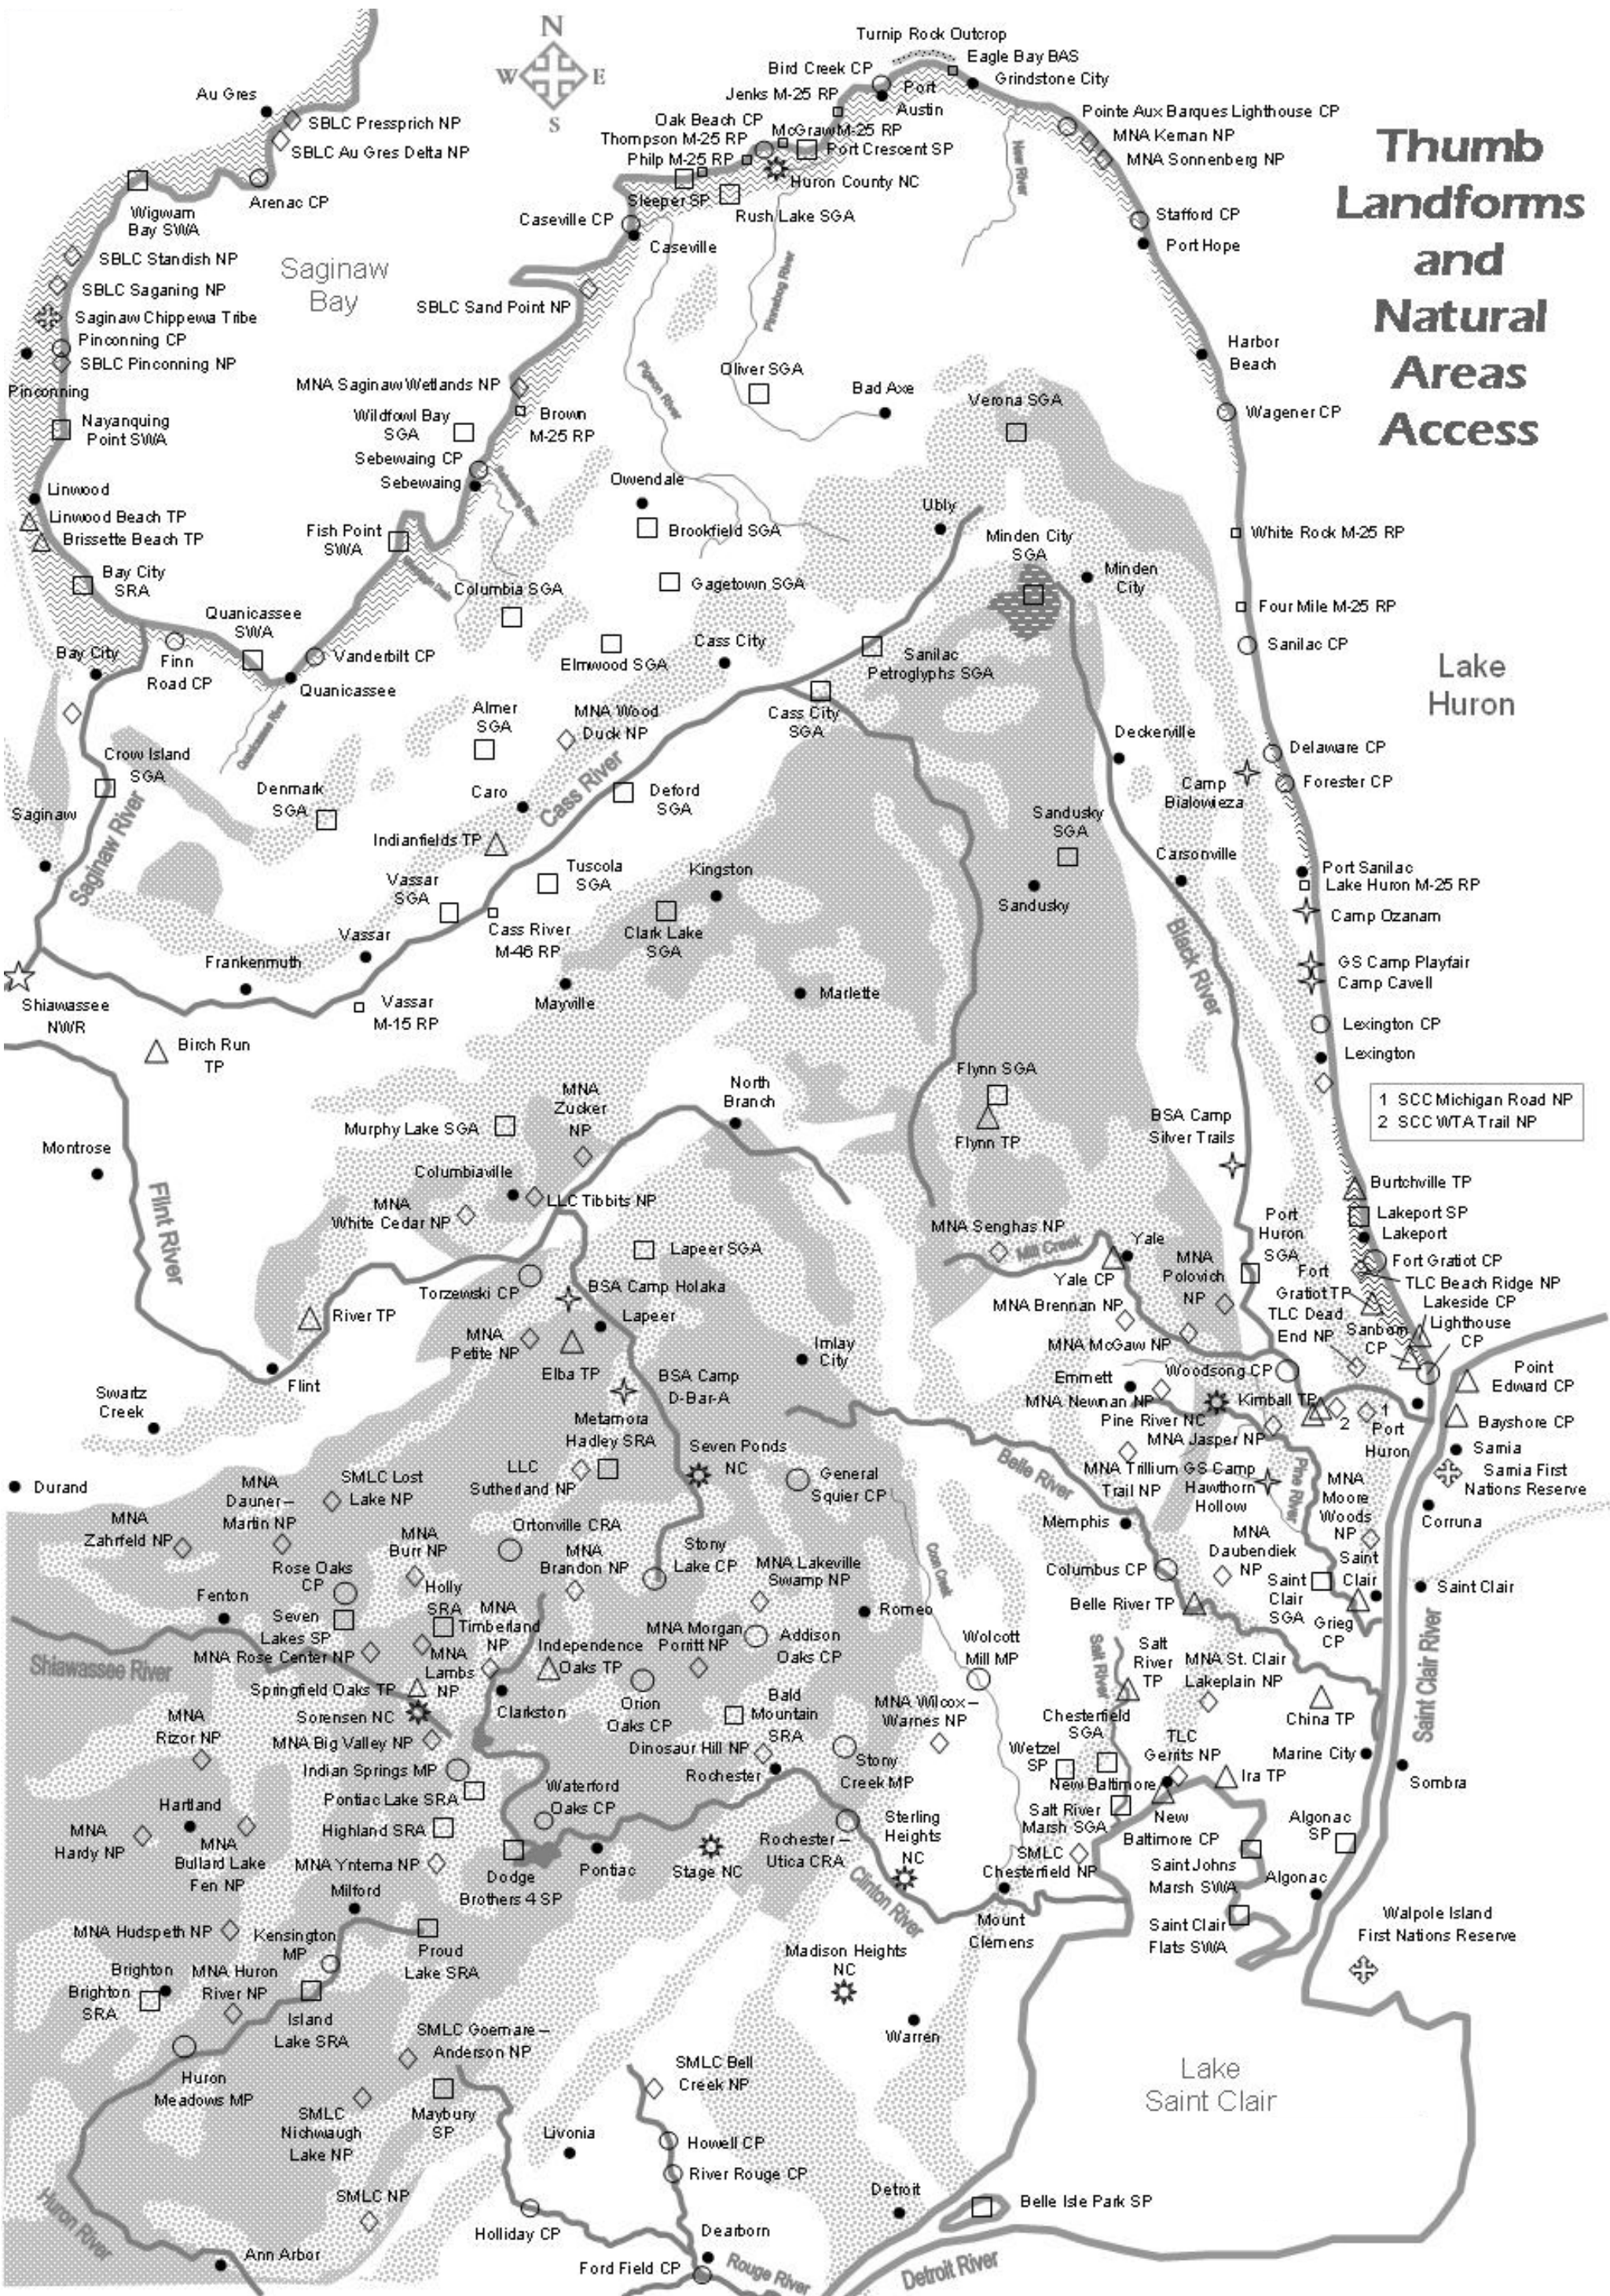

Thumb Landforms and Natural Areas Access

1 SCC Michigan Road NP
2 SCC WTA Trail NP

BAS Boat Access Site	NP Nature Preserve	SP State Park	dune / beach ridge and swale landscape	This map provides approximate locations only. Consult other maps, web sites, and sources for specific locations and detailed information. Site access may be restricted and fees may be required. Information provided is subject to change.
BSA Boy Scouts of America	NP Nature Preserve	SRA State Recreation Area	glacial lakeplain	
CP County or City Park	NWR National Wildlife Refuge	SWA State Wildlife Area	glacial ground moraine / outwash plain	
CRA County Recreation Area	RP Roadside Park	TLC Thumb Land Conservancy	glacial end moraine	
GS Girl Scouts USA	SBLC Saginaw Basin Land Conservancy	TP Township Park	bog	
LLC Lapeer Land Conservancy	SCC Saint Clair County	WTA Wadham's To Avoca		
MNA Michigan Nature Association	SGA State Game Area			
MP Metropark	SMLC Southeast Michigan Land Conservancy			